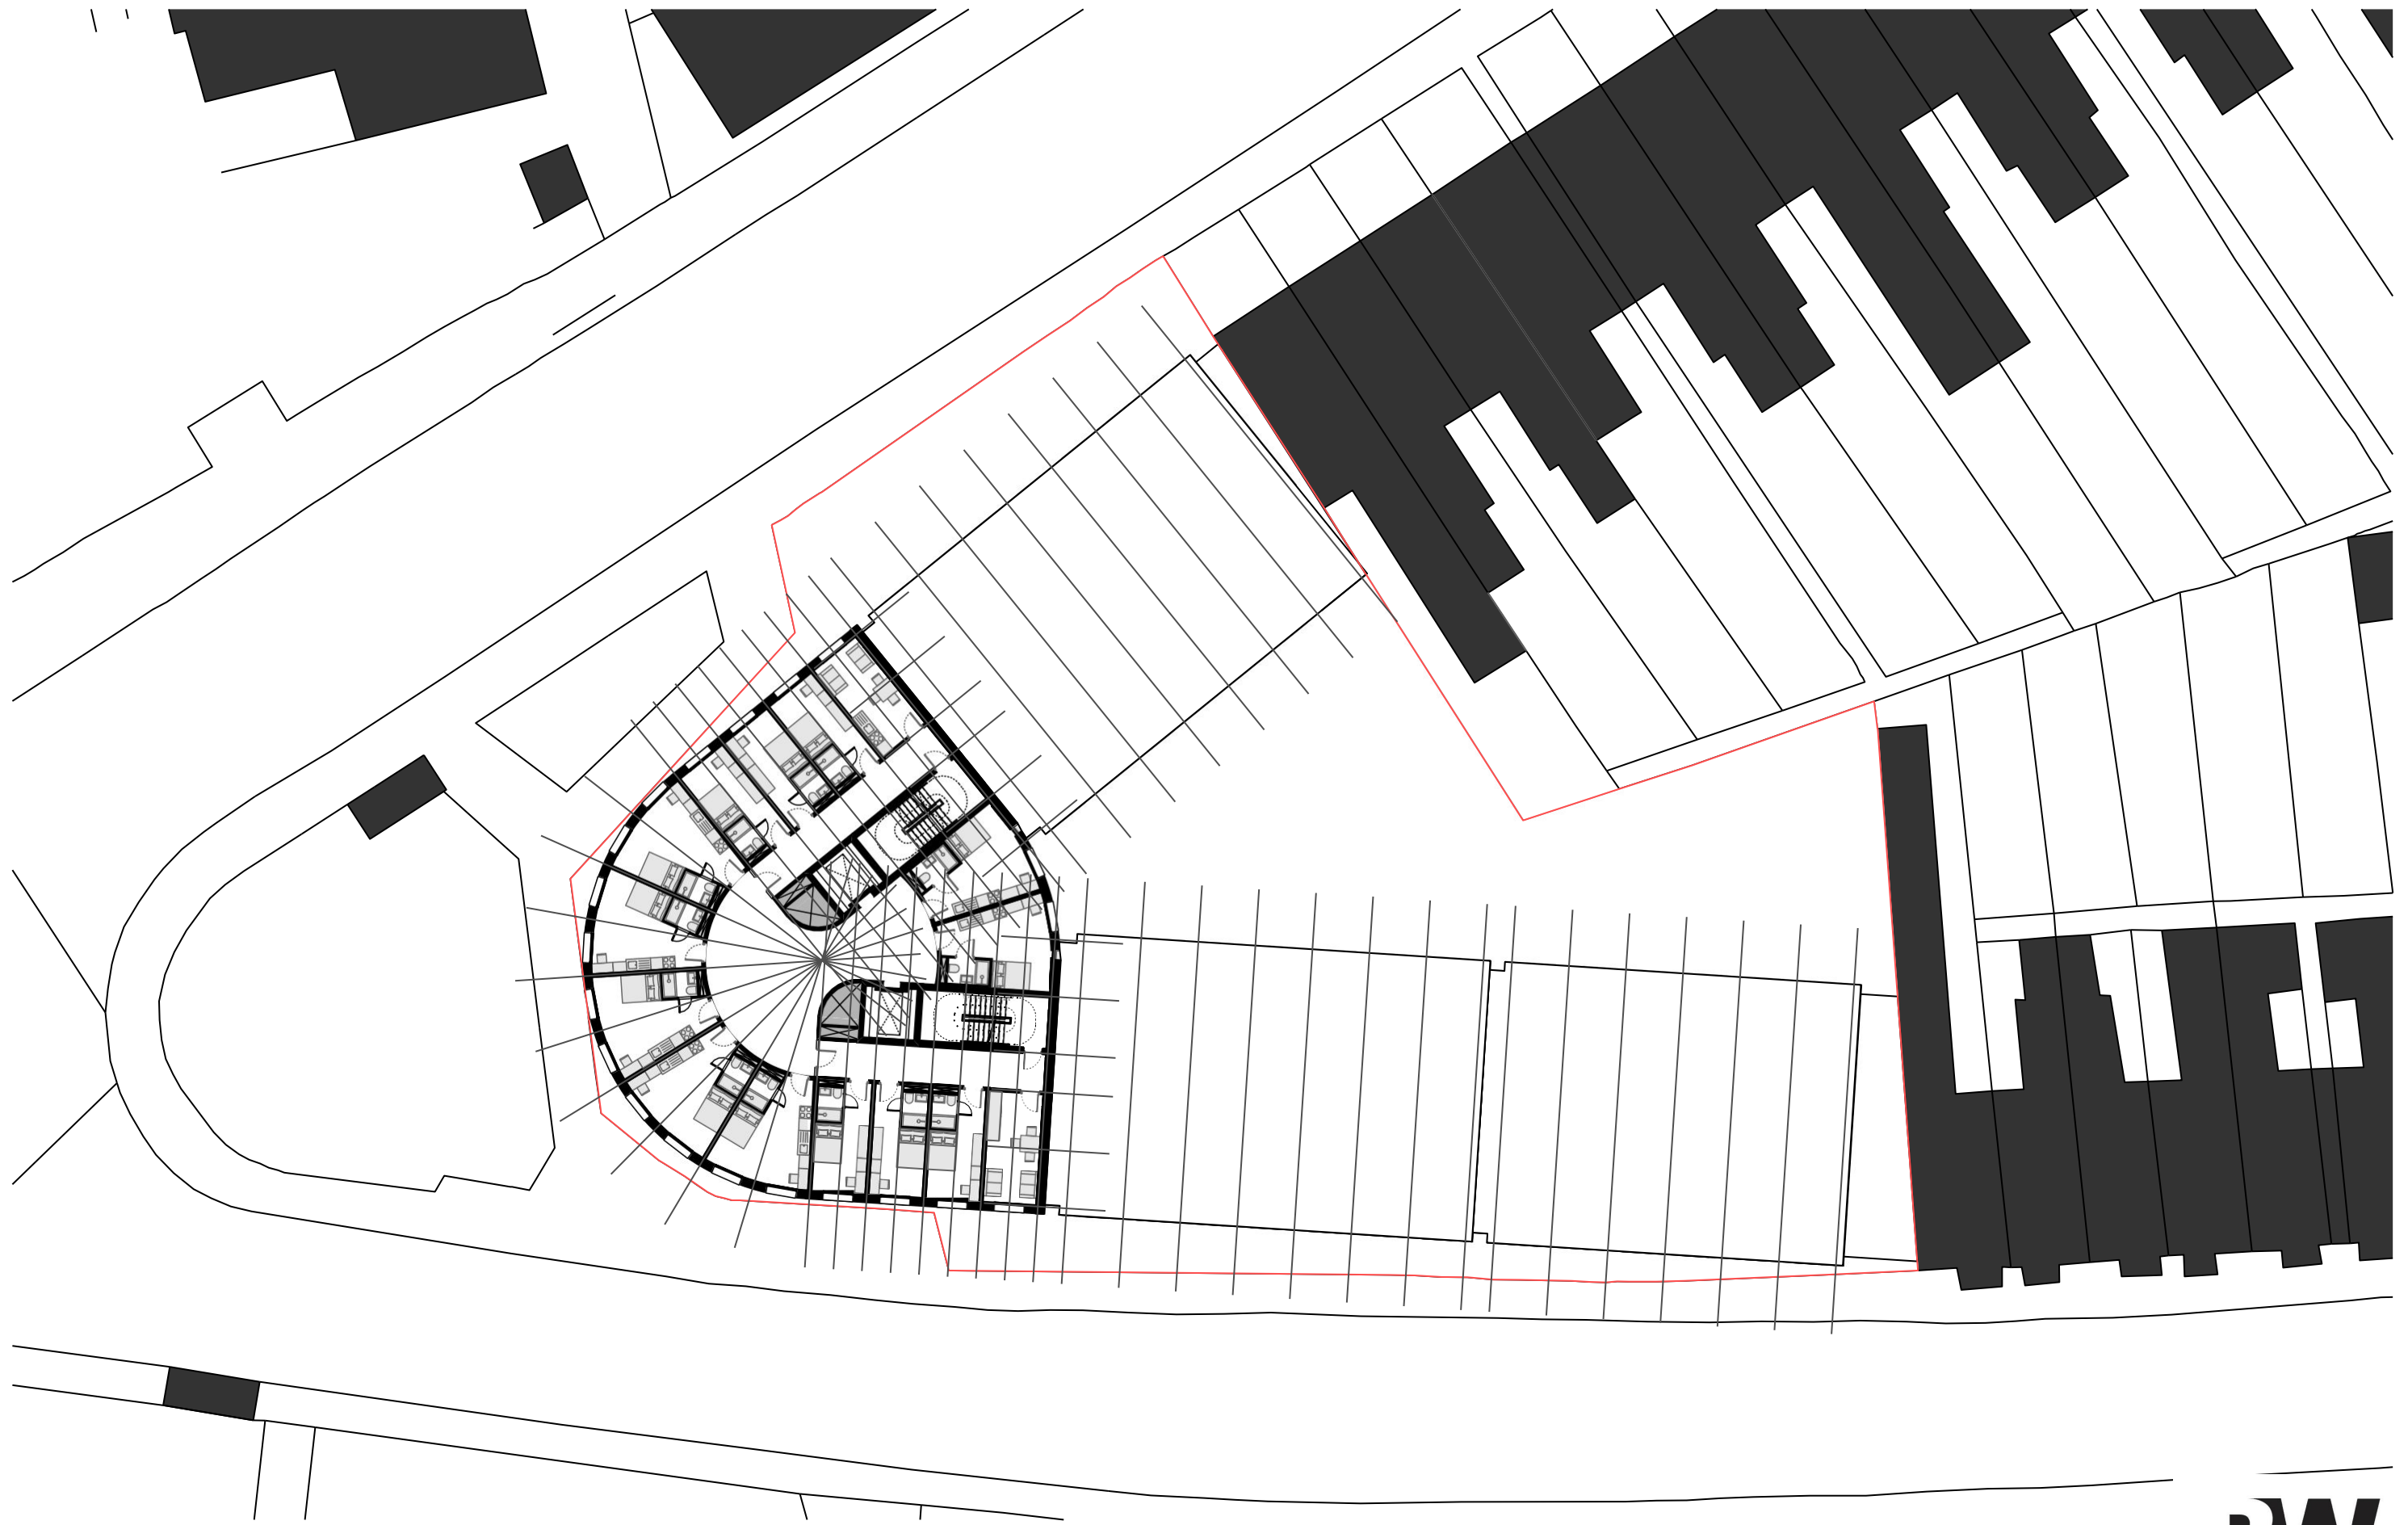

1st May 2020

Dogpool Lane, Birmingham

DTM

Previous Scheme - View From Junction

Dogpool Lane

Revised Scheme - View From Junction

Dogpool Lane

Previous Scheme - View From Pershore Road

Dogpool Lane

Revised Scheme - View From Pershore Road

Dogpool Lane

Previous Scheme - View From Dogpool Lane

Dogpool Lane

Revised Scheme - View From Dogpool Lane

Dogpool Lane

Previous Scheme

Revised Scheme

Revised Basement and Lower Ground Floor Plan

Dogpool Lane

Revised Ground and 1st Floor Plan

Dogpool Lane

Revised 2nd to 3rd Floor Plan

Dogpool Lane

Revised 4th Floor Plan

Dogpool Lane

Revised 5th Floor Plan

Dogpool Lane